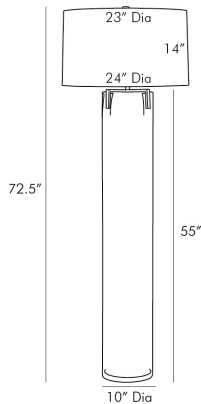

ARTERIOS

DALE FLOOR LAMP

79811-445
 H: 72.5 IN, Dia: 24.00 IN
 Clear Glass
 Contract Suitable As Is

Featuring a simple cylindrical glass body the Dale Floor Lamp takes transparency and simplicity to the next level. Lacking a base and a formal cap this large-scale lamp uses negative space and transparency to actually add more to a space. Replacing the traditional cap is an antique brass claw-like top that gives way to the neck and ivory microfiber drum shade with white microfiber lining.

APPEARANCE

Material Glass, Linen, Microfiber, Steel
 Finish Antique Brass, Clear, Ivory, White
 Top Coat/Sealant false
 Finial Description Decorative metal to match - packed with

DIMENSIONS

Shade 14.00 IN
 Top: 23.00 IN, Dia: 24.00 IN
 Body H: 55 IN, Dia: 10.00 IN
 Foot Print Dia: 9.75 IN
 Harp 11.5 IN

WIRING

Rating Indoor Only
 Tilt Test 8 Degrees - UL
 Cord 12 FT, SPT-2, Taupe Fabric
 Socket 1, Brass, Type A- E26, 3-Way
 Switch 3-Way Rotary, At Socket
 Maximum Watt 150
 Voltage 110-120 V

CERTIFICATIONS

Cerifications Mexico
 EU, United Kingdom, Middle East,
 United States, Canada

COMPLIANCY

UL/ETL Yes
 CB Yes
 RoHS true

SHIPPING

Product Weight 27 LBS
 Gross Weight 1 10 LBS
 Gross Weight 2 3 LBS
 Shipping Box 1 H: 79 IN, L: 22 IN, W: 22 IN
 Shipping Box 2 H: 15 IN, L: 25 IN, W: 25 IN